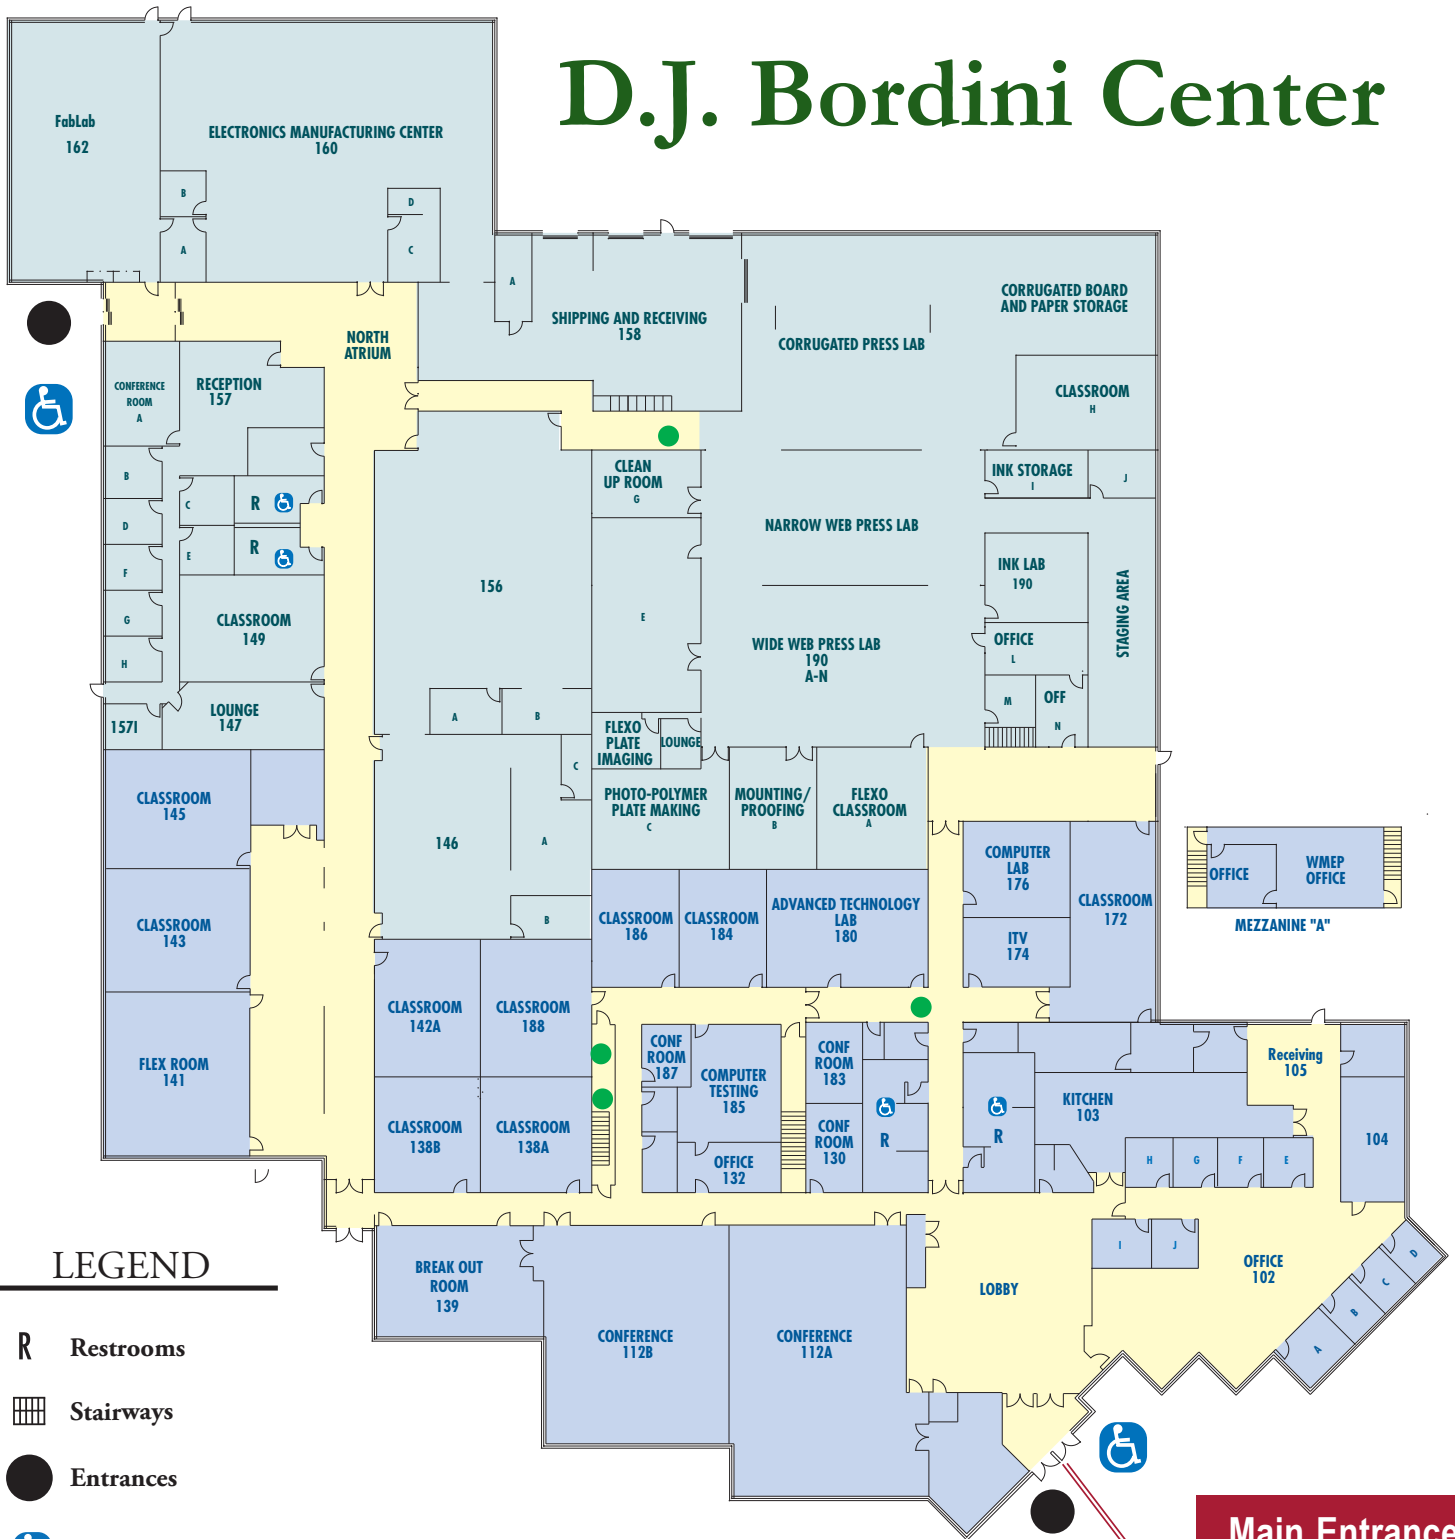

# D.J. Bordini Center

**Main Entrance  
 Information**

## LEGEND

- R** Restrooms
- Stairways
- Entrances
- Automatic Opener
- Printing Technology Center
- Business & Industry Services