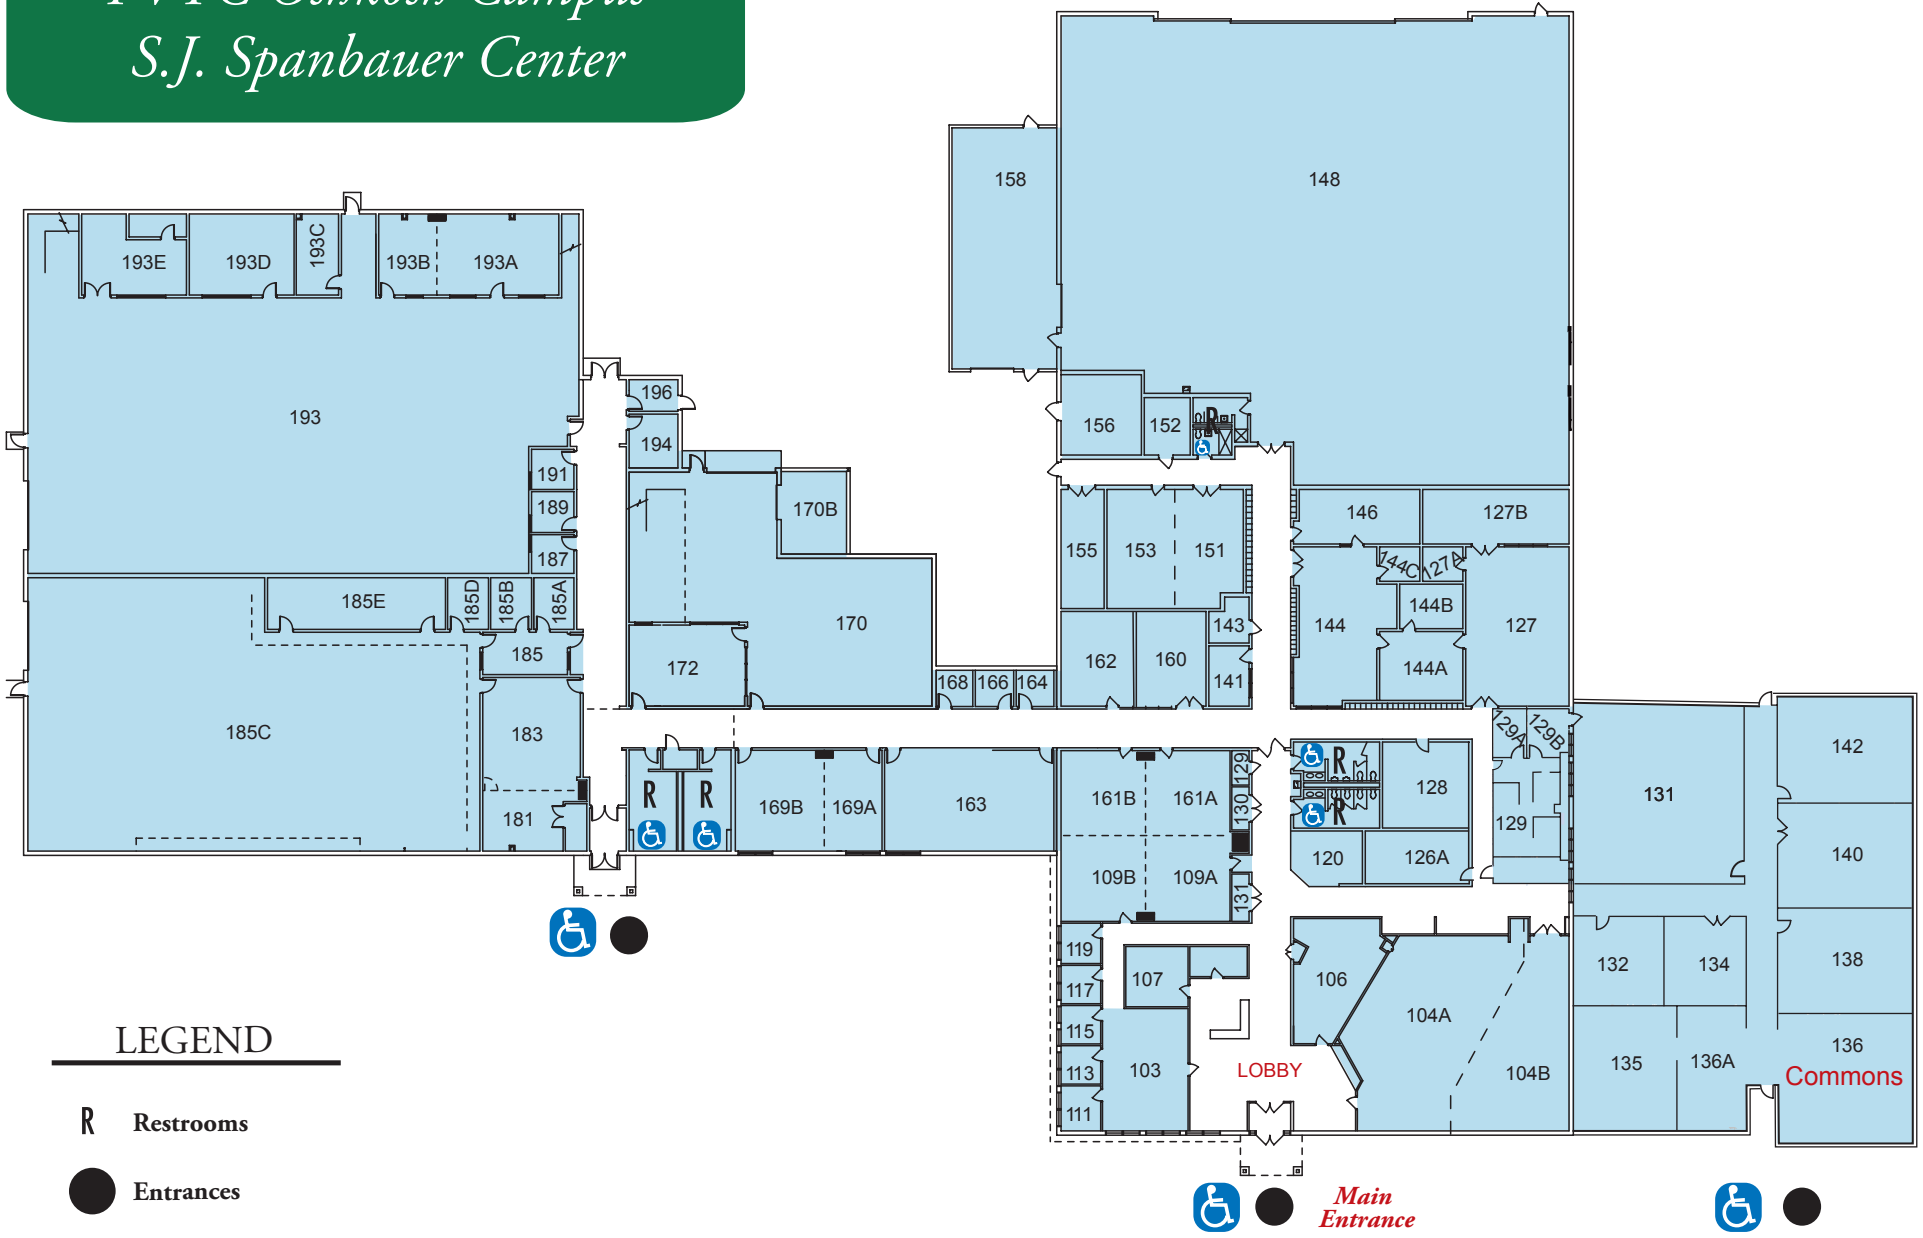

FVTC Oshkosh Campus S.J. Spanbauer Center

- LEGEND**
- R Restrooms
 - Entrances
 - ♿ Automatic Opener