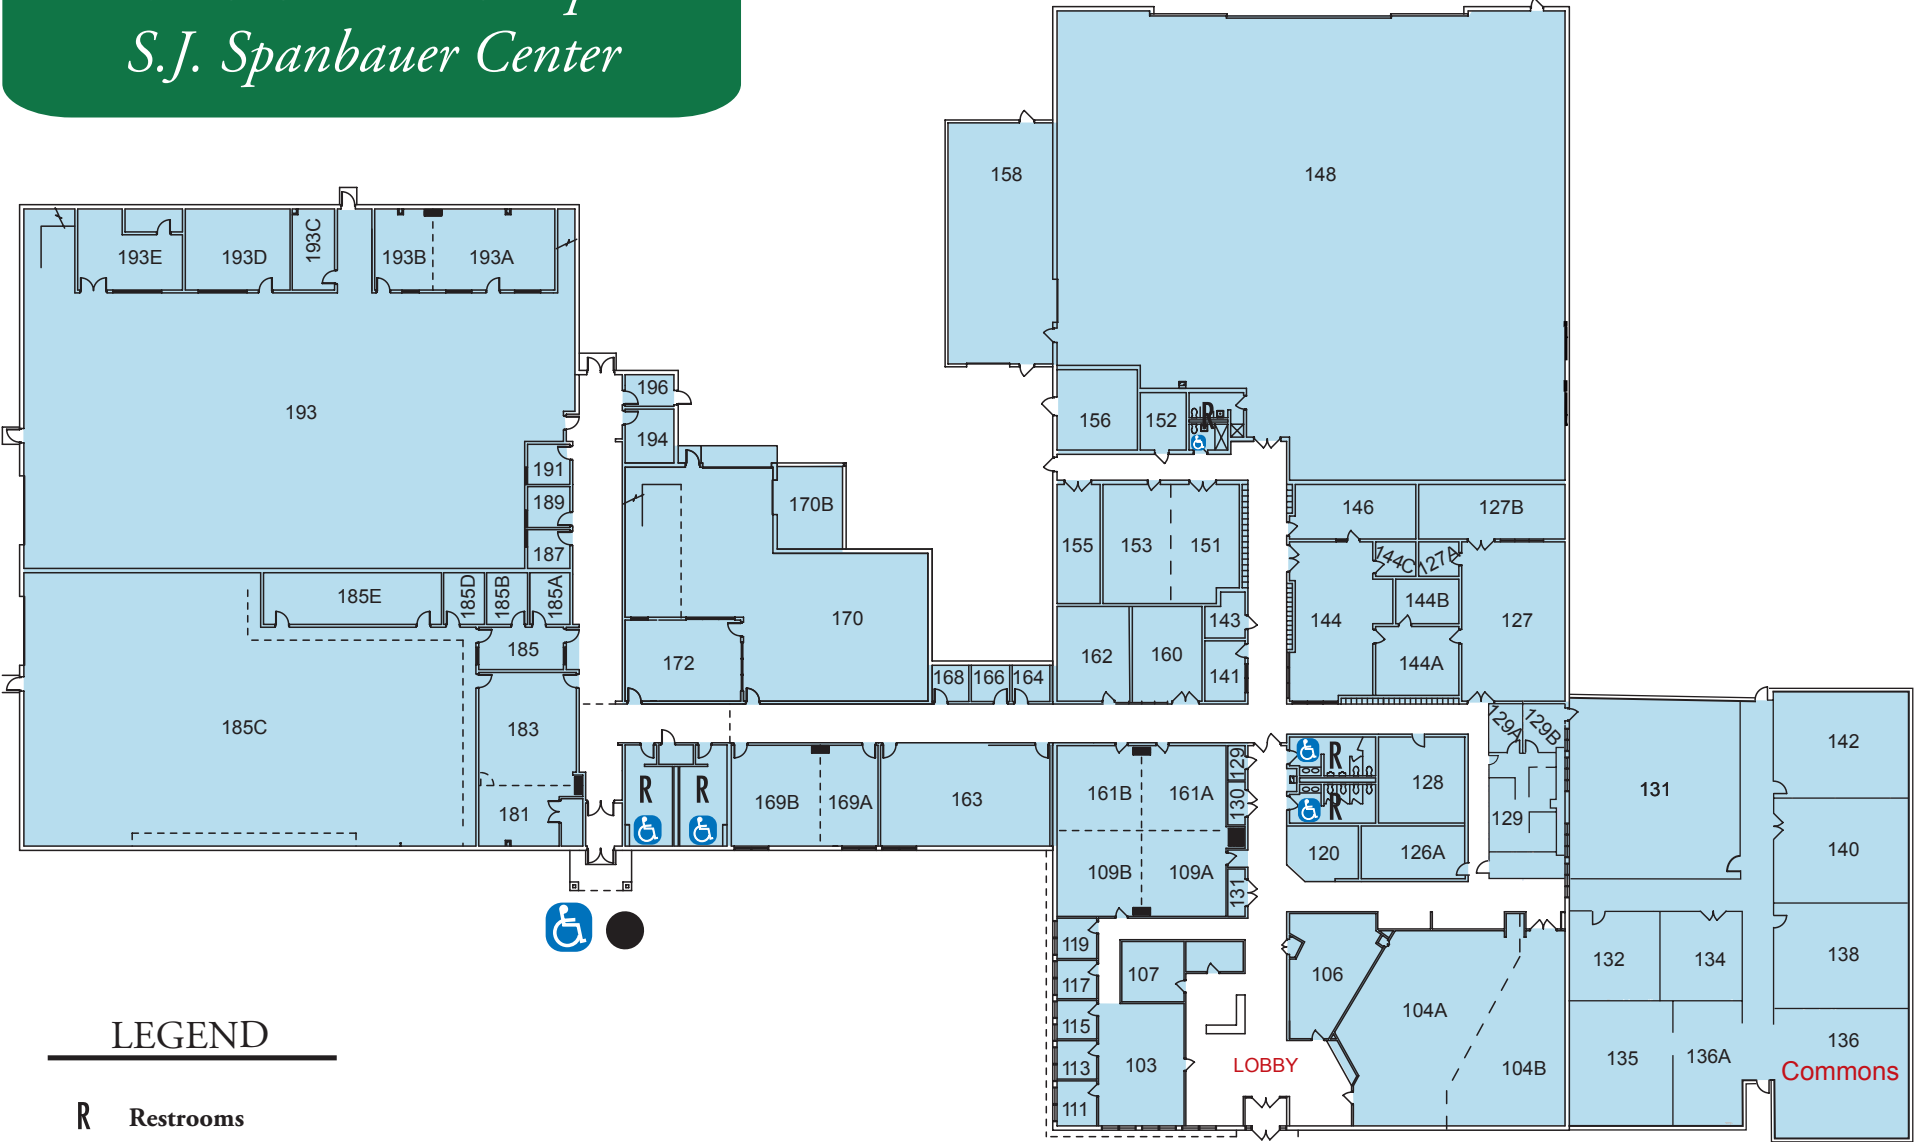

FVTC Oshkosh Campus S.J. Spanbauer Center

LEGEND

- R Restrooms
- Entrances
- ♿ Automatic Opener

♿ ● *Main Entrance*

♿ ●