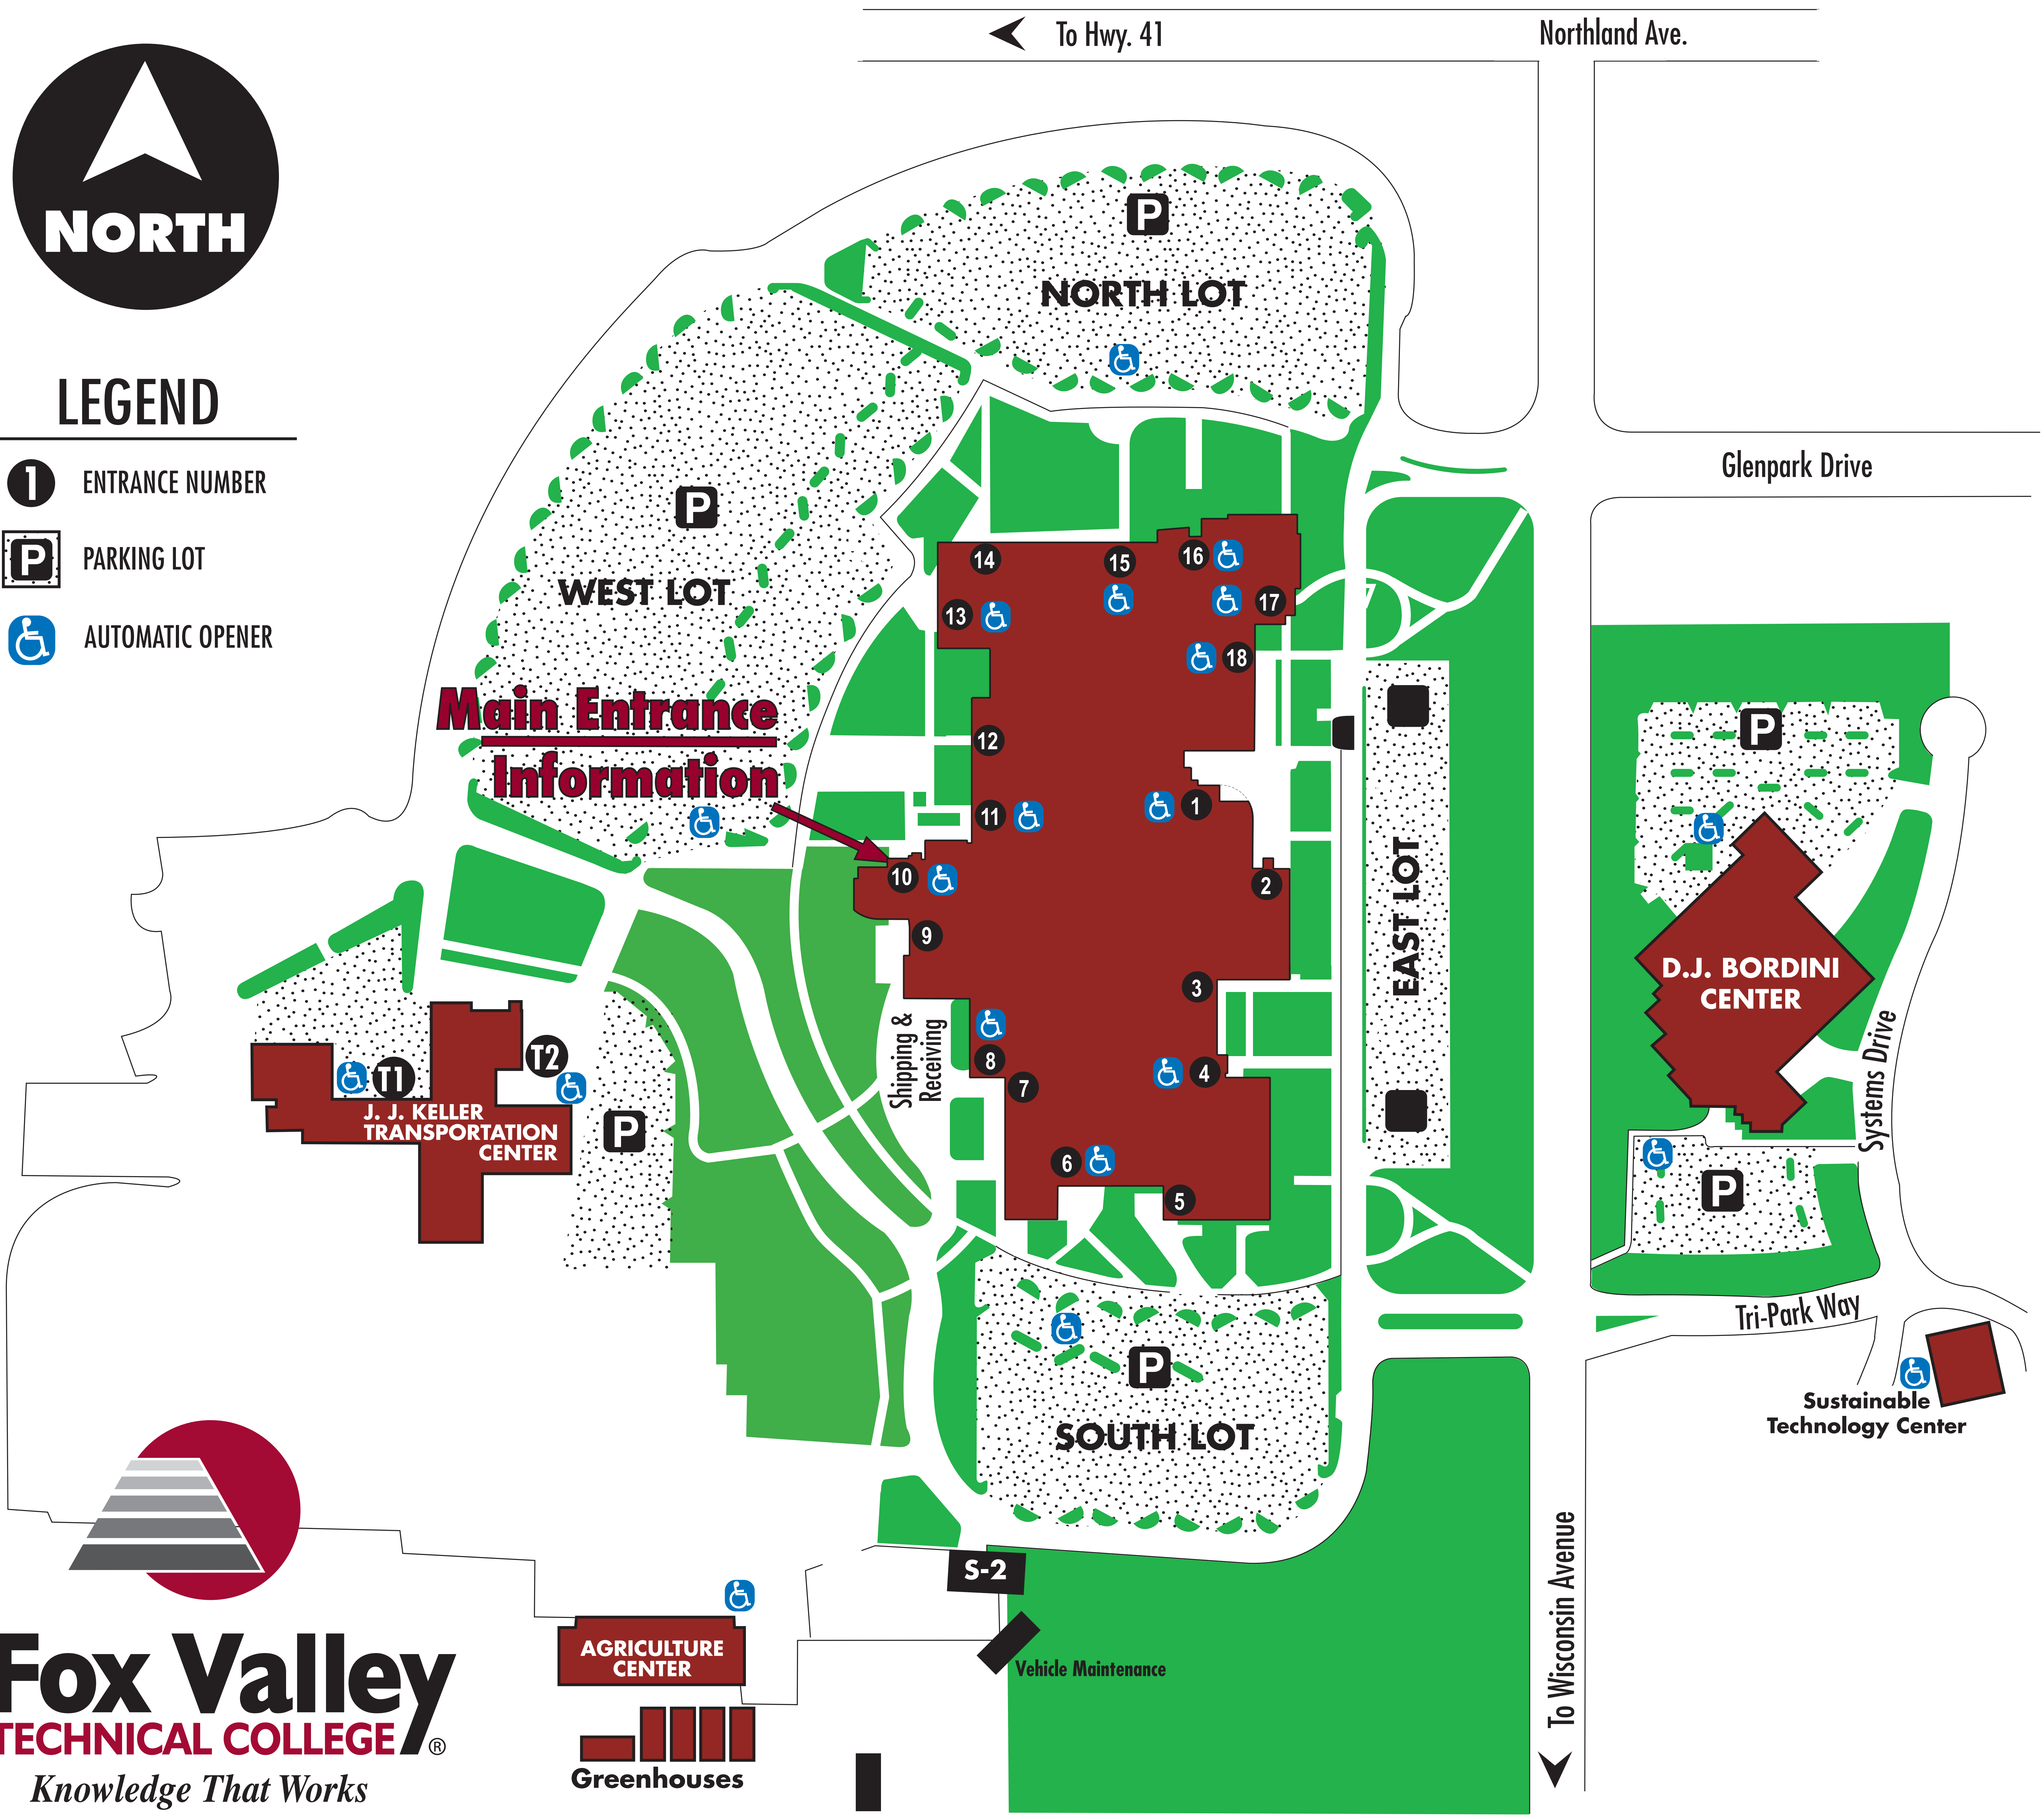

Appleton Campus Site Map

LEGEND

- 1** ENTRANCE NUMBER
- P** PARKING LOT
- AUTOMATIC OPENER

← To Hwy. 41

Northland Ave.

Glenpark Drive

D.J. BORDINI CENTER

Systems Drive

Tri-Park Way

Sustainable Technology Center

↓ To Wisconsin Avenue