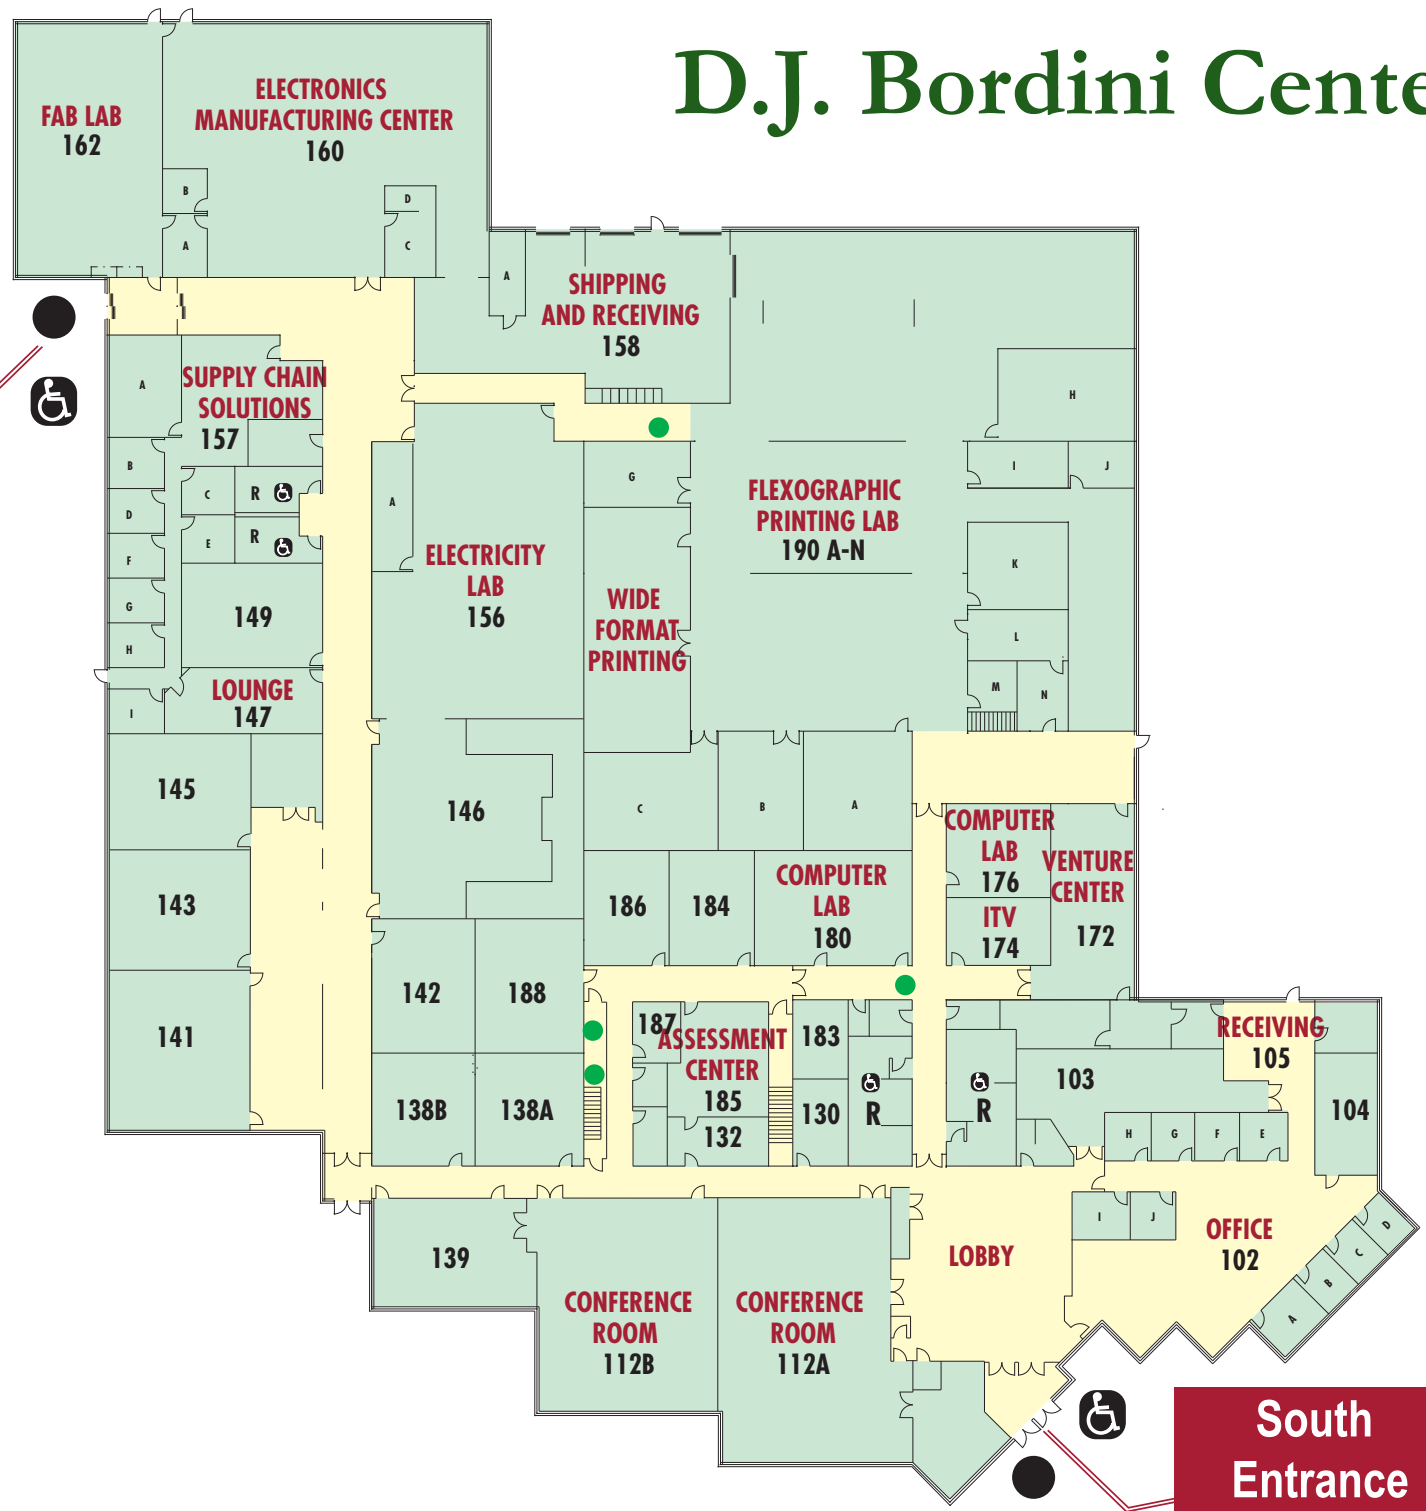

North Entrance

South Entrance

LEGEND

- R** Restrooms
-  Stairways
-  Entrances
-  Automatic Opener
-  Designated Shelter Area