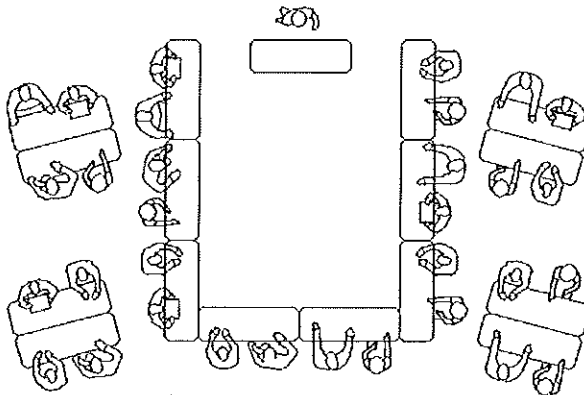

# ROOM SETUP OPTIONS

SCREEN

**U-SHAPE**  
16 PEOPLE

SCREEN

**BREAKOUTS ONLY**  
16 PEOPLE

SCREEN

**THEATER**  
39 PEOPLE

SCREEN

**CLASSROOM**  
12 PEOPLE

SCREEN

**U-SHAPED WITH BREAKOUTS**  
32 PEOPLE

**CLOSED SQUARE**  
20 PEOPLE