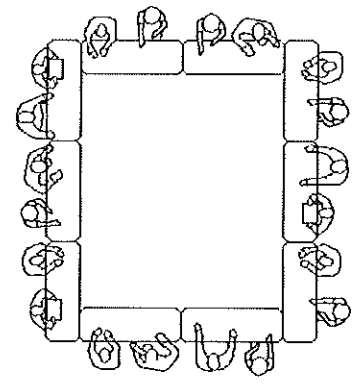

# ROOM SETUP OPTIONS

SCREEN

**U-SHAPE**  
16 PEOPLE

SCREEN

**BREAKOUTS ONLY**  
16 PEOPLE

SCREEN

**THEATER**  
39 PEOPLE

SCREEN

**CLASSROOM**  
12 PEOPLE

SCREEN

**U-SHAPED WITH BREAKOUTS**  
32 PEOPLE

**CLOSED SQUARE**  
20 PEOPLE