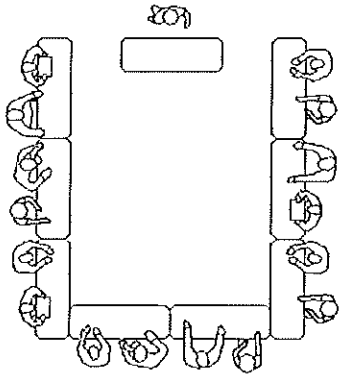

# ROOM SETUP OPTIONS

SCREEN

**U-SHAPE**  
16 PEOPLE

SCREEN

**BREAKOUTS ONLY**  
16 PEOPLE

SCREEN

**THEATER**  
39 PEOPLE

SCREEN

**CLASSROOM**  
12 PEOPLE

SCREEN

**U-SHAPED WITH BREAKOUTS**  
32 PEOPLE

**CLOSED SQUARE**  
20 PEOPLE