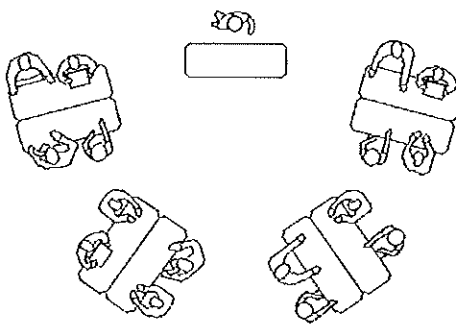

# ROOM SETUP OPTIONS

SCREEN

**U-SHAPE**  
16 PEOPLE

SCREEN

**BREAKOUTS ONLY**  
16 PEOPLE

SCREEN

**THEATER**  
39 PEOPLE

SCREEN

**CLASSROOM**  
12 PEOPLE

SCREEN

**U-SHAPED WITH BREAKOUTS**  
32 PEOPLE

**CLOSED SQUARE**  
20 PEOPLE